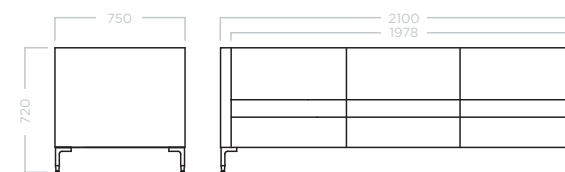

JOSE RANGE

JOSE ARMCHAIR

JOSE 2.0 SEATER

JOSE 2.5 SEATER

JOSE 3.0 SEATER

**business
interiors**
by STAPLES™
BISTAPLES.COM.AU
BISTAPLES.CO.NZ

JOSE

SIMPLE CLASSIC ELEGANCE, EASY ON THE PURSE, NO COMPROMISE ON QUALITY