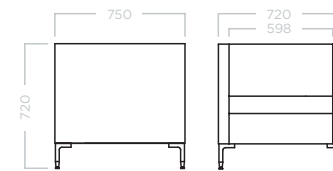

JOSE

WOODMARK
ARNE CHRISTIANSEN

DISTRIBUTOR

- Jose comes in an armchair, 2-seater, 2.5 seater and 3 seater lounge
- Jose can be covered in leather or upholstery grade fabric
- Plywood frames and top of the range Enduro foam ensures strength and longevity

JOSE RANGE

JOSE ARMCHAIR

JOSE 2.0 SEATER

JOSE 2.5 SEATER

JOSE 3.0 SEATER

**business
interiors**
by STAPLES™
BISTAPLES.COM.AU
BISTAPLES.CO.NZ

JOSE

SIMPLE CLASSIC ELEGANCE, EASY ON THE PURSE, NO COMPROMISE ON QUALITY