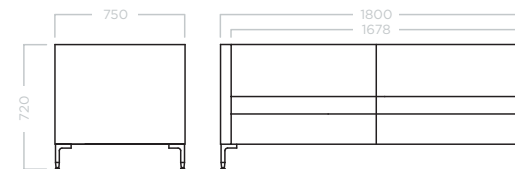

JOSE RANGE

JOSE ARMCHAIR

JOSE 2.0 SEATER

JOSE 2.5 SEATER

JOSE 3.0 SEATER

**business
interiors**
by STAPLES™
BISTAPLES.COM.AU
BISTAPLES.CO.NZ

JOSE

SIMPLE CLASSIC ELEGANCE, EASY ON THE PURSE, NO COMPROMISE ON QUALITY