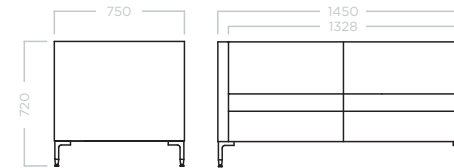

JOSE 2.0 SEATER